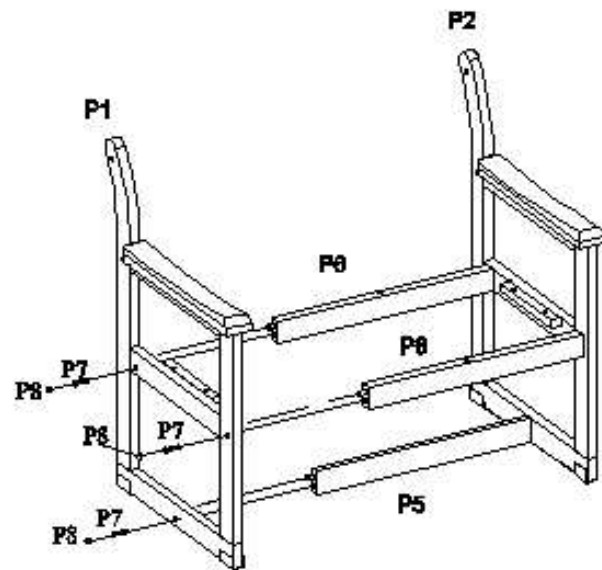

*American
Legend™
Furniture*

**CHAIR ROLLING
BURNT MAHOGONY**

Item#:CH1BM

FURNITURE COMPONENTS AND HARDWARE

	P1	ASSEMBLED FRAME A	1 PC
	P2	ASSEMBLED FRAME B	1 PC
	P3	BACKREST	1 PC
	P4	SEAT CUSHION	1 PC
	P5	LINK WOOD	1 PC
	P6	LINK WOOD	2 PCS
	P7	BOLT	10 PCS
	P8	PLUG	10 PCS
	P9	SCREW	6 PCS
	P10	WHEEL	4 PCS

ASSEMBLY INSTRUCTIONS

STEP1

STEP2