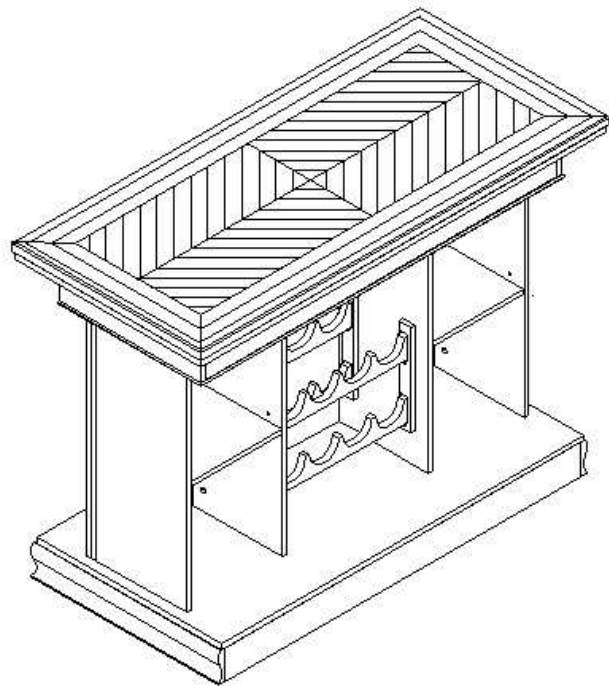

*American  
Legend™  
Furniture*

**4 IN 1 BAR**

Item#:FBAR01

FURNITURE COMPONENTS AND HARDWARE

<p>P1</p>  <p><b>BOTTOM BOARD</b> 1PC</p>	<p>P2</p>  <p><b>BASE</b> 1SET</p>
<p>P3</p>  <p><b>SIDE BOARD</b> 1PC 1PC</p>	<p>P4</p>  <p><b>SIDE BOARD</b> 1PC 1PC</p>
<p>P5</p>  <p><b>FRAME</b> 1SET</p>	<p>P6</p>  <p><b>TABLE TOP</b> 1PC</p>
<p>P7</p>  <p><b>ROULETTE</b> 1PC</p>	<p>P8</p>  <p><b>SUPPORT POST</b> 4PCS</p>
<p>P9</p>  <p><b>SHELF</b> 2PCS</p>	<p>P10</p>  <p><b>WINE SHELF</b> 4PCS</p>

FURNITURE COMPONENTS AND HARDWARE

<p>H1</p>  <p>BOLT 17PCS</p>	<p>H6</p>  <p>WASHER 13PCS</p>
<p>H2</p>  <p>ASSEMBLED HARDWARE1/2 12PCS</p>	<p>H7</p>  <p>SPRING WASHER 12PCS</p>
<p>H3</p>  <p>ASSEMBLED HARDWARE2/2 12PCS</p>	<p>H8</p>  <p>SCREW 8PCS</p>
<p>H4</p>  <p>ALLEN WRENCH 1PC</p>	
<p>H5</p>  <p>SHELF BRACKET 8PCS</p>	

FURNITURE COMPONENTS AND HARDWARE

<p>A1</p>  <p>ROULETTE 1PC</p>	<p>A2</p>  <p>RAKE 1PC</p>
<p>A3</p>  <p>DICE CUP 1PC</p>	<p>A4</p>  <p>POKER CHIPS 1SET</p>
<p>A5</p>  <p>DICE 1SET</p>	<p>A6</p>  <p>PLAYING CARDS 2SETS</p>
<p>A7</p>  <p>STEEL BALL 2PCS</p>	