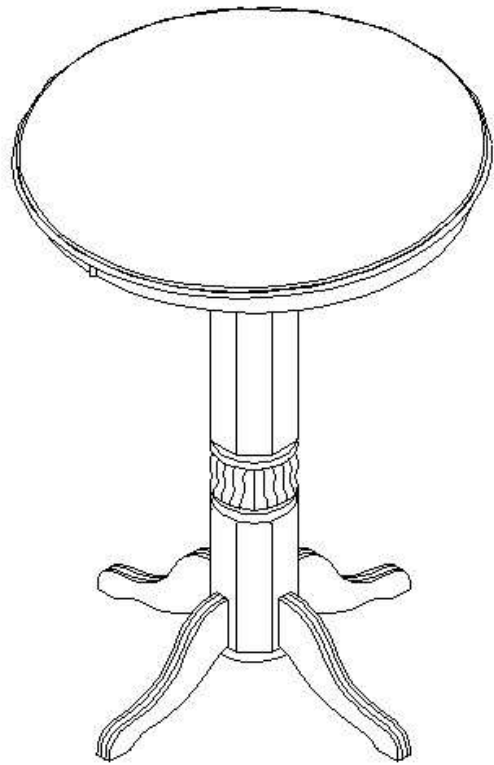

*American
Legend™
Furniture*

PUB TABLE

Item#: FPT02

FURNITURE COMPONENTS AND HARDWARE

	P1	TABLE TOP	1 PC
	P2	LINK BOARD	1 PC
	P3	PEDESTAL	1 PC
	P4	LEG	4 PCS
	H1	NUT	12 PCS
	H2	BOLT	4 PCS
	H3	WASHER	16 PCS
	H4	SPRING WASHER	16 PCS
	H5	LEG LEVERS	4 PCS
	H6	TOOL	1 PC

ASSEMBLY INSTRUCTIONS

Step 1

Step 2