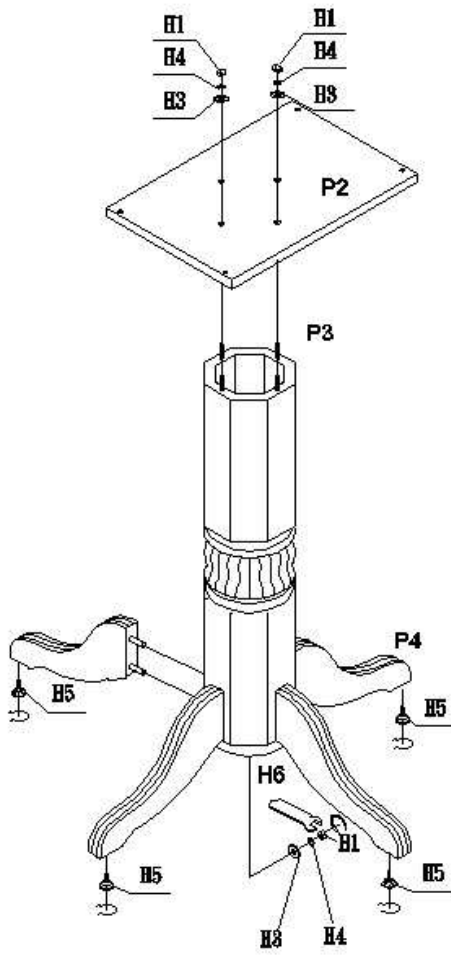

*American
Legend™
Furniture*

PUB TABLE

Item#: FPT02

FURNITURE COMPONENTS AND HARDWARE

	P1	TABLE TOP	1 PC
	P2	LINK BOARD	1 PC
	P3	PEDESTAL	1 PC
	P4	LEG	4 PCS
	H1	NUT	12 PCS
	H2	BOLT	4 PCS
	H3	WASHER	16 PCS
	H4	SPRING WASHER	16 PCS
	H5	LEG LEVERS	4 PCS
	H6	TOOL	1 PC

ASSEMBLY INSTRUCTIONS

Step 1

Step 2